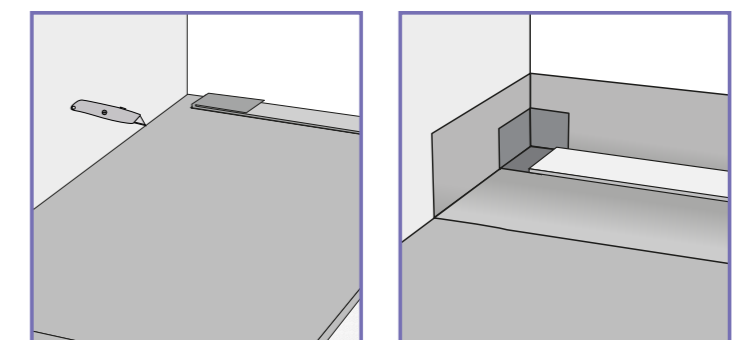

A design led solution

Whether you are a designer or homeowner, the unique **J-DRAIN** combined with **JACKOBOARD Sloping**

Board system provides an elegant, streamlined and contemporary answer to creating the ultimate walk-in shower experience.