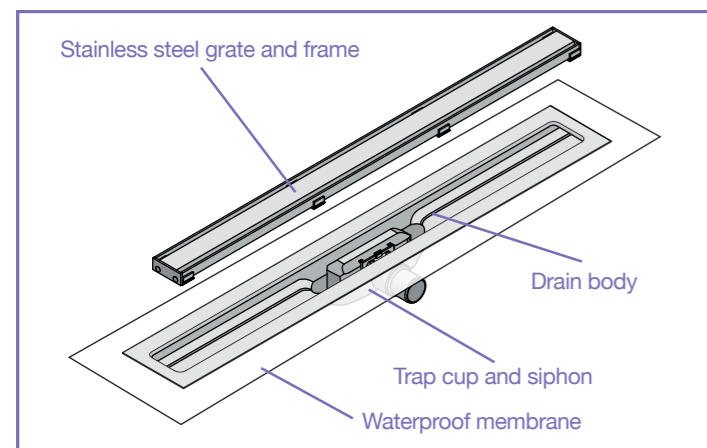

Bases are available in three popular configurations:

- 1000mm x 1000mm with a slope from 20mm to 7mm
- 1200mm x 900mm with a slope from 20mm to 7mm
- 1600 x 1000mm with a slope from 25mm to 7mm

Once the **J-DRAIN Linear** is installed in the floor (comprehensive separate installation instructions are provided for both solid and suspended timber floor situations) **JACKOBOARD Sloping Boards** to the required dimensions are offered up to the drain unit. The boards are easily trimmed to size if needed.

Simple installation

The waterproof membrane attached to the drain is then bonded over the waterproof **Sloping Board** and then all joints sealed using **JACKOBOARD Waterproof Sealing Tape**. Tiling of the walls and floor can now begin.

A design led solution

Whether you are a designer or homeowner, the unique **J-DRAIN** combined with **JACKOBOARD Sloping**

Board system provides an elegant, streamlined and contemporary answer to creating the ultimate walk-in shower experience.

Widest range of drain lengths

J-DRAIN Linear is available in a wide range of lengths with grates to suit just about every design requirement.

Our standard range offers lengths of 600, 700, 800, 900, 1000 and 1200mm.