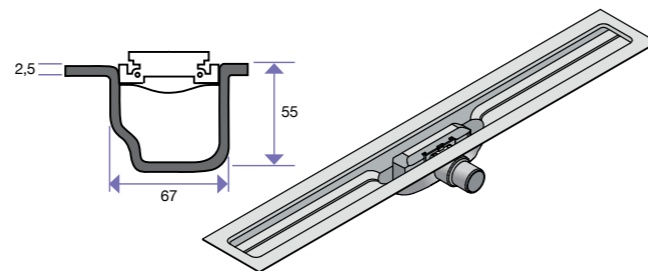

System Components

- 1 ABS drain with pre-bonded waterproof membrane
- 2 Water Trap/Siphon
- 3 Tile Guide/debris protector
- 4 Threaded drainage pipe connector (40mm/1.5")
- 5 2 x PVC corner seals
- 6 2 x polystyrene support blocks
- 7 Grate lifter
- 8 Grate frame
- 9 Grate (reversible for tiling if required)
- 10 16 x riser blocks 5mm
- 11 8 x riser blocks 2.5mm

Drain Lengths						
x	600	700	800	900	1000	1200

For full installation instructions please see **J-DRAIN Linear Installation** leaflets for fixing in suspended timber floors and solid floors, available from Jackson UK Ltd.