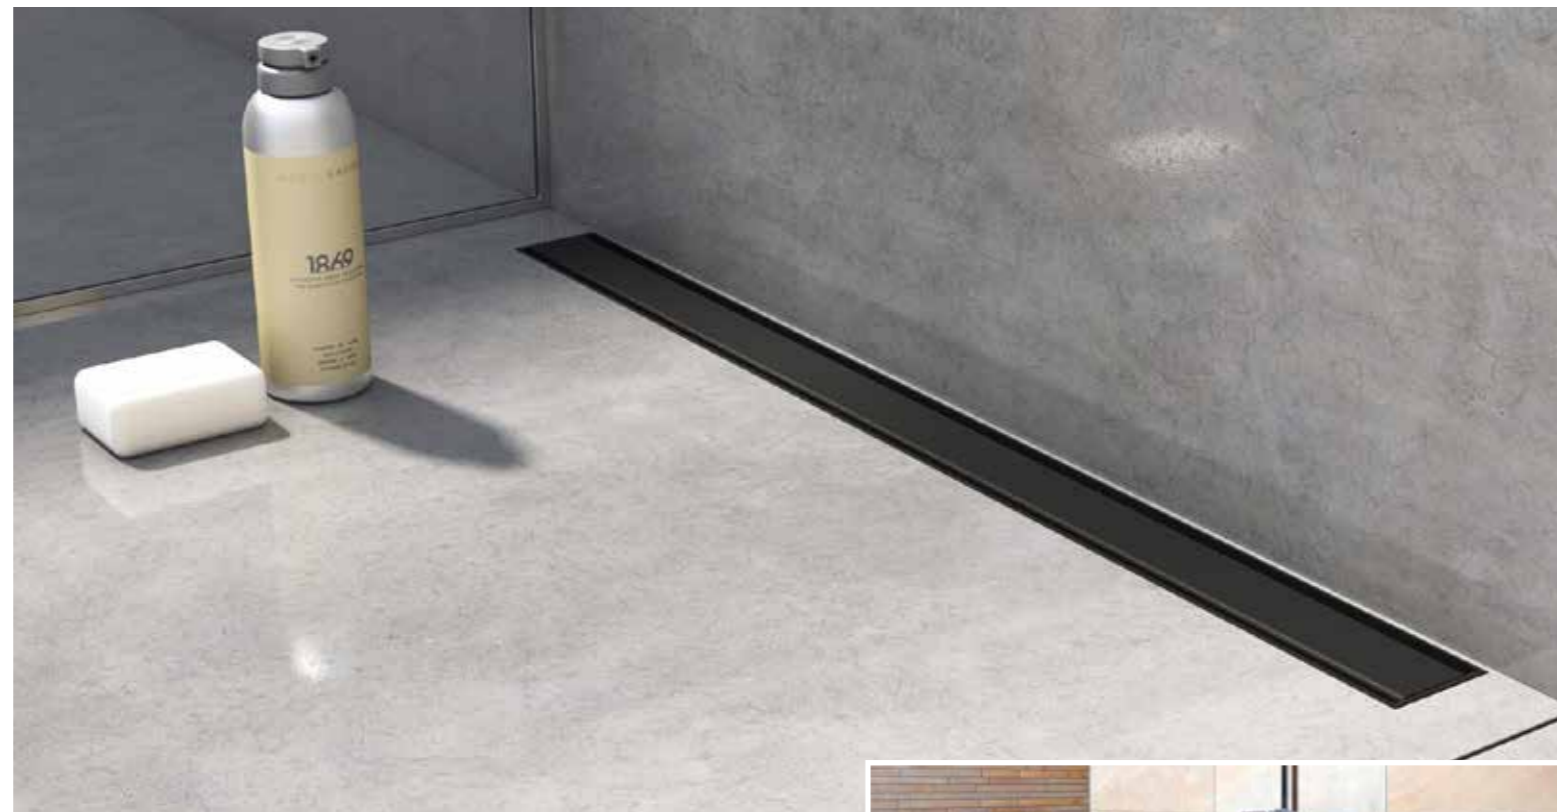

J-DRAIN LINEAR & JACKOBOARD®

The high-tech design solution for a truly minimalist walk-in shower

If you're searching for a level-entry showering solution that combines ease of installation with complete peace of mind, then **J-DRAIN Linear** combined with **JACKOBOARD Sloping Boards** (and **JACKOBOARD Plano Boards** on the surrounding walls and floors) is your complete answer.

J-DRAIN Linear classic simplicity

Our ingenious and innovative solution delivers a totally waterproof, single fall (and thus easily tiled) shower base and linear drain that can be installed quickly and effectively.

And the design result, with the drain flush against the wall, is truly professional and elegant. Our **J-DRAIN Linear** is manufactured in dirt-resistant and antibacterial ABS plastic. The grate and siphon are easily removed for cleaning with direct access to the drainage pipe.

Adjustable grate height

The height of the drain grate can be altered to match the thickness of the adjacent tiles quickly and easily using the elevation blocks supplied with the grate. Tile and adhesive thicknesses of between 3mm and 30mm can be accommodated.

The standard brushed stainless steel grate can be reversed and tiled to match the rest of the floor to further enhance the minimalist design effect if required.

Alternatively a stylish Matt Black grate is held in stock while other colour grates are available to order.