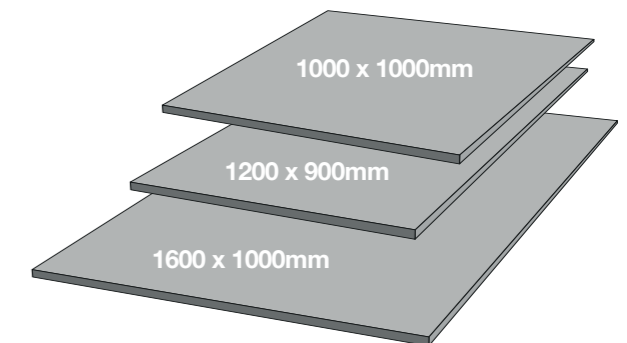

Adjustable grate height

The height of the drain grate can be altered to match the thickness of the adjacent tiles quickly and easily using the elevation blocks supplied with the grate. Tile and adhesive thicknesses of between 3mm and 30mm can be accommodated.

The standard brushed stainless steel grate can be reversed and tiled to match the rest of the floor to further enhance the minimalist design effect if required.

Alternatively a stylish Matt Black grate is held in stock while other colour grates are available to order.

Bases are available in three popular configurations:

- 1000mm x 1000mm with a slope from 20mm to 7mm
- 1200mm x 900mm with a slope from 20mm to 7mm
- 1600 x 1000mm with a slope from 25mm to 7mm

Once the **J-DRAIN Linear** is installed in the floor (comprehensive separate installation instructions are provided for both solid and suspended timber floor situations) **JACKOBOARD Sloping Boards** to the required dimensions are offered up to the drain unit. The boards are easily trimmed to size if needed.