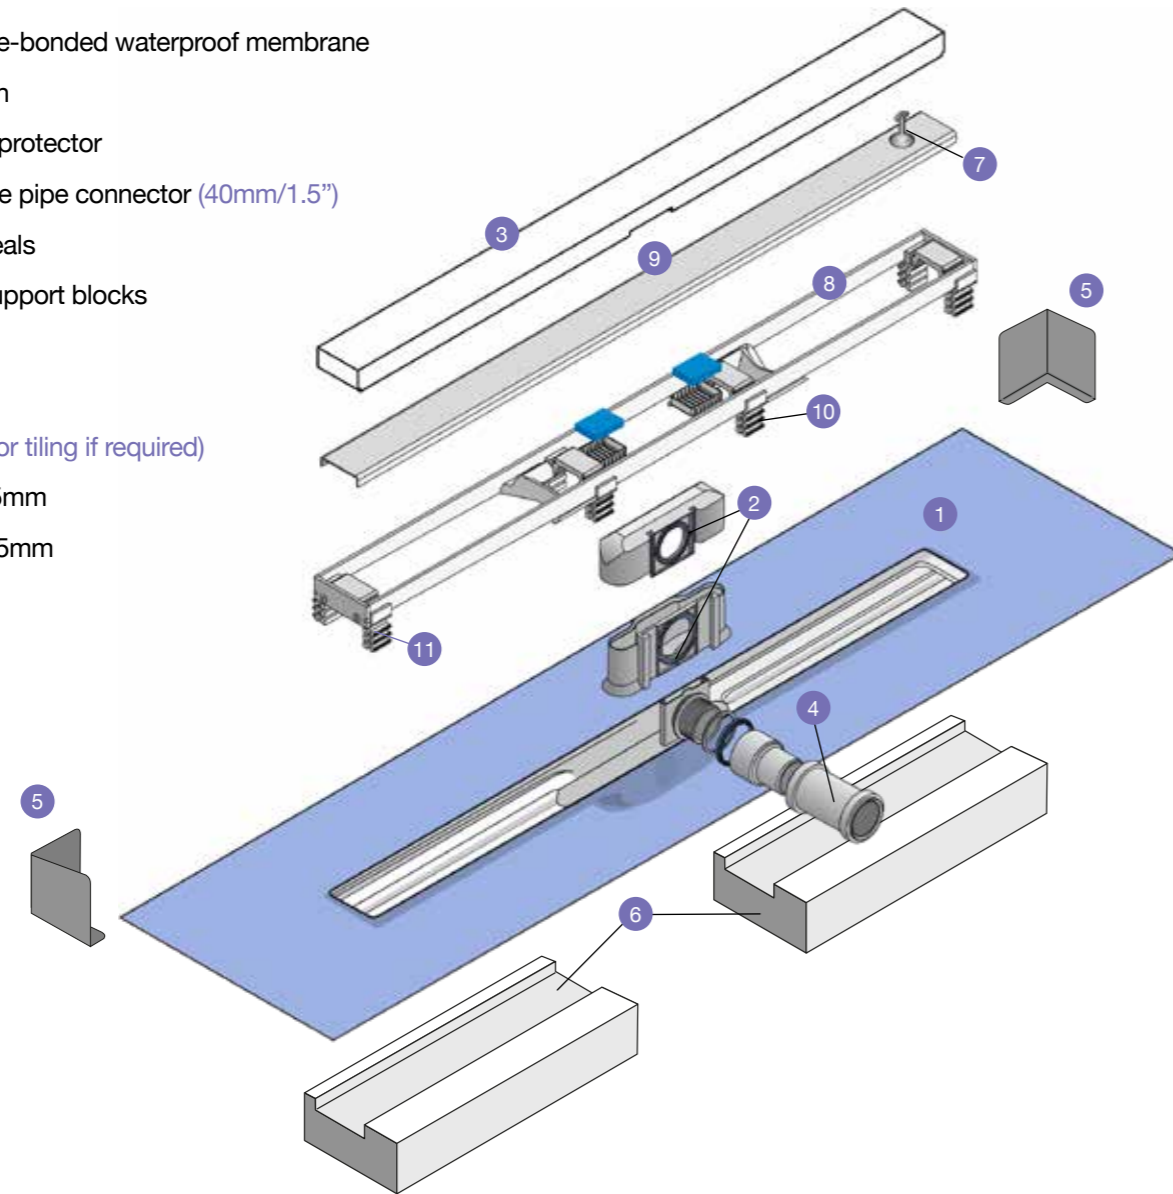

System Components

- 1 ABS drain with pre-bonded waterproof membrane
- 2 Water Trap/Siphon
- 3 Tile Guide/debris protector
- 4 Threaded drainage pipe connector (40mm/1.5")
- 5 2 x PVC corner seals
- 6 2 x polystyrene support blocks
- 7 Grate lifter
- 8 Grate frame
- 9 Grate (reversible for tiling if required)
- 10 16 x riser blocks 5mm
- 11 8 x riser blocks 2.5mm

Drain Lengths						
x	600	700	800	900	1000	1200

For full installation instructions please see **J-DRAIN Linear Installation** leaflets for fixing in suspended timber floors and solid floors, available from Jackson UK Ltd.