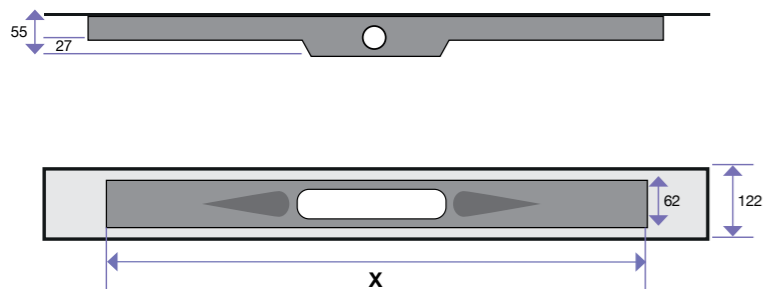

System Components

- 1 ABS drain with pre-bonded waterproof membrane
- 2 Water Trap/Siphon
- 3 Tile Guide/debris protector
- 4 Threaded drainage pipe connector (40mm/1.5")
- 5 2 x PVC corner seals
- 6 2 x polystyrene support blocks
- 7 Grate lifter
- 8 Grate frame
- 9 Grate (reversible for tiling if required)
- 10 16 x riser blocks 5mm
- 11 8 x riser blocks 2.5mm

Drain Lengths						
x	600	700	800	900	1000	1200

For full installation instructions please see **J-DRAIN Linear Installation** leaflets for fixing in suspended timber floors and solid floors, available from Jackson UK Ltd.